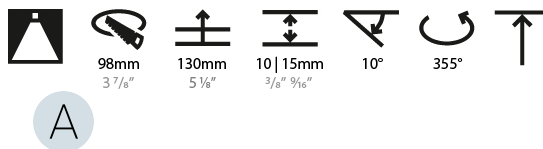

PHYSICAL

Shape: Round
Diameter (mm): 107
Diameter (in): 4 3/16
Height (mm): 112
Height (in): 4 7/16
Ceiling Thickness (mm): 10 / 12.5 / 15
Ceiling Thickness (in): 3/8 or 1/2 or 9/16
Min. Recessing Depth (mm): 130
Min. Recessing Depth (in): 5 1/8
Light Distribution: Adjustable / Downlight
Weight (kg): 0.465
Weight (lbs): 1.03
Fixture Finish: SSR / BKV / CWI / CRY / HAB / UFT / ITA / RUA / FTG / MYG / LOD / PUS / FRO / FUP / KIA / POP / BLS / SPG / MEY / GOH / GUM / CHC / COM / ABZ / JAG / OBR / MOS / ROR
Fixture Material: Aluminum Die Cast
Cut-out Measurements: 98mm / 3 7/8"

ELECTRICAL

Lamp Type: LED (Zhaga Standard)
Input Wattage (W): 16.5
Total Output Wattage (W): 13
Dimming: Tri-Mode (Non-Dimming and Phase Dimming (120Vac only) and 0-10V Dimming)
Driver Included: No
Driver Location: Recessed Housing
Driver Type: Constant Current - Universal
Driver Class: Class 2
Housing: See components
Input Voltage (V): 120 - 277
Constant Current (MA): 500

LED

Number of LEDs: 1
Color Temperature (°K): 2700 / 3000 / 3500 / 4000
Max. Delivered Lumen (lm): 1130 / 1180 / 1235 / 1260
Nominal Lumen (lm): 1386 / 1438 / 1511 / 1542
CRI: >90 CRI
Lamp Life (hrs): 50000

OPTICAL

Reflector: 20 / 40 / 60
Adjustability: Rotational 355°, Tilt 10°

RATINGS AND CERTIFICATIONS

Certified By: Certified for North American Standards
IP rating: IP54