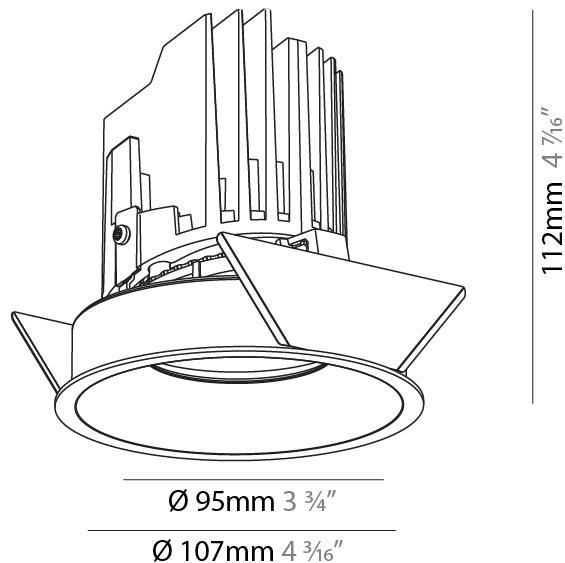

GENERAL

Series: Bioniq
 Subseries: Bioniq Round Semi Adjustable
 Brand: Prolicht
 Division: Architectural
 Mounting Type: Recessed
 Mounting Location: Ceiling
 Subcategory: Downlight

PHYSICAL

Shape: Round
 Diameter (mm): 107
 Diameter (in): 4 3/16
 Height (mm): 112
 Height (in): 4 7/16
 Ceiling Thickness (mm): 10 / 12.5 / 15
 Ceiling Thickness (in): 3/8 or 1/2 or 9/16
 Min. Recessing Depth (mm): 130
 Min. Recessing Depth (in): 5 1/8
 Light Distribution: Adjustable / Downlight
 Weight (kg): 0.452
 Weight (lbs): 1
 Fixture Finish: SSR / BKV / CWI / CRY / HAB / UFT / ITA / RUA / FTG / MYG / LOD / PUS / FRO / FUP / KIA / POP / BLS / SPG / MEY / GOH / GUM / CHC / COM / ABZ / JAG / OBR / MOS / ROR
 Fixture Material: Aluminum Die Cast
 Cut-out Measurements: 98mm / 3 7/8"

GENERAL

Series: Bioniq
 Subseries: Bioniq Round Semi Adjustable
 Brand: Prolicht
 Division: Architectural
 Mounting Type: Recessed
 Mounting Location: Ceiling
 Subcategory: Downlight

PHYSICAL

Shape: Round
 Diameter (mm): 107
 Diameter (in): 4 3/16
 Height (mm): 112
 Height (in): 4 7/16
 Ceiling Thickness (mm): 10 / 12.5 / 15
 Ceiling Thickness (in): 3/8 or 1/2 or 9/16
 Min. Recessing Depth (mm): 130
 Min. Recessing Depth (in): 5 1/8
 Light Distribution: Adjustable / Downlight
 Weight (kg): 0.465
 Weight (lbs): 1.03
 Fixture Finish: SSR / BKV / CWI / CRY / HAB / UFT / ITA / RUA / FTG / MYG / LOD / PUS / FRO / FUP / KIA / POP / BLS / SPG / MEY / GOH / GUM / CHC / COM / ABZ / JAG / OBR / MOS / ROR
 Fixture Material: Aluminum Die Cast
 Cut-out Measurements: 98mm / 3 7/8"

OPTICAL

Reflector: 20 / 40 / 60
 Adjustability: Rotational 355°, Tilt 10°

RATINGS AND CERTIFICATIONS

Certified By: Certified for North American Standards
 IP rating: IP54

BIONIQ ROUND SEMI ADJUSTABLE RECESSED